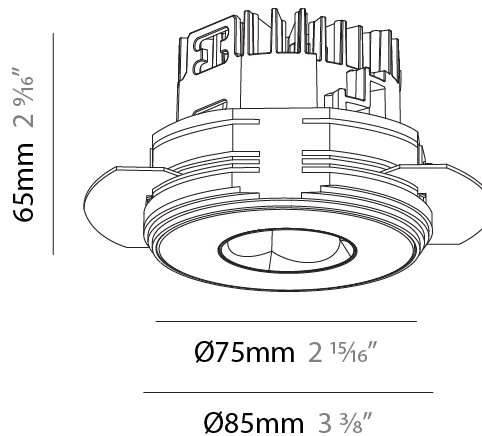

GENERAL

Series: Oiko Pro Round
Subseries: Oiko Pro Round Fixed
Brand: Prolicht
Division: Architectural
Mounting Type: Trimless
Mounting Location: Ceiling
Subcategory: Downlight

PHYSICAL

Shape: Round
Diameter (mm): 75
Diameter (in): 2 ¹⁵/₁₆
Height (mm): 65
Height (in): 2 ⁹/₁₆
Ceiling Thickness (mm): 10 / 12.5 / 15 / 25
Ceiling Thickness (in): 3/8 or 1/2 or 9/16 or 1
Min. Recessing Depth (mm): 70
Min. Recessing Depth (in): 2 ³/₄
Light Distribution: Direct
Diffuser: Lens Pack - Spread Lens / Linear Spread Lens / Honeycomb Louver
Fixture Finish: SSR / BKV / CWI / CRY / HAB / UFT / ITA / RUA / FTG / MYG / LOD / PUS / FRO / FUP / KIA / POP / BLS / SPG / MEY / GOH / GUM / CHC / COM / ABZ / JAG / OBR / MOS / ROR
Fixture Material: Aluminum Die Cast
Cut-out Measurements: 86mm / 2 11/16" Diameter

ELECTRICAL

Lamp Type: LED (Zhaga Standard)
Input Wattage (W): 14
Total Output Wattage (W): 12.7
Dimming: Dali Dimming
Driver Included: No
Driver Location: Recessed Housing
Driver Type: Constant Current - Universal (120Vac only for DALI driver)
Driver Class: Class 2
Input Voltage (V): 120 - 277
Constant Current (MA): 700

LED

Color Temperature (°K): 2700-6500 Tunable White
Max. Delivered Lumen (lm): 1129
Nominal Lumen (lm): 1460
CRI: >90 CRI
Lamp Life (hrs): 50000
Special LEDs offerings: Tunable White

OPTICAL

Reflector°: 36
Adjustability: Fixed

RATINGS AND CERTIFICATIONS

Certified By: Certified for North American Standards
IP rating: IP20