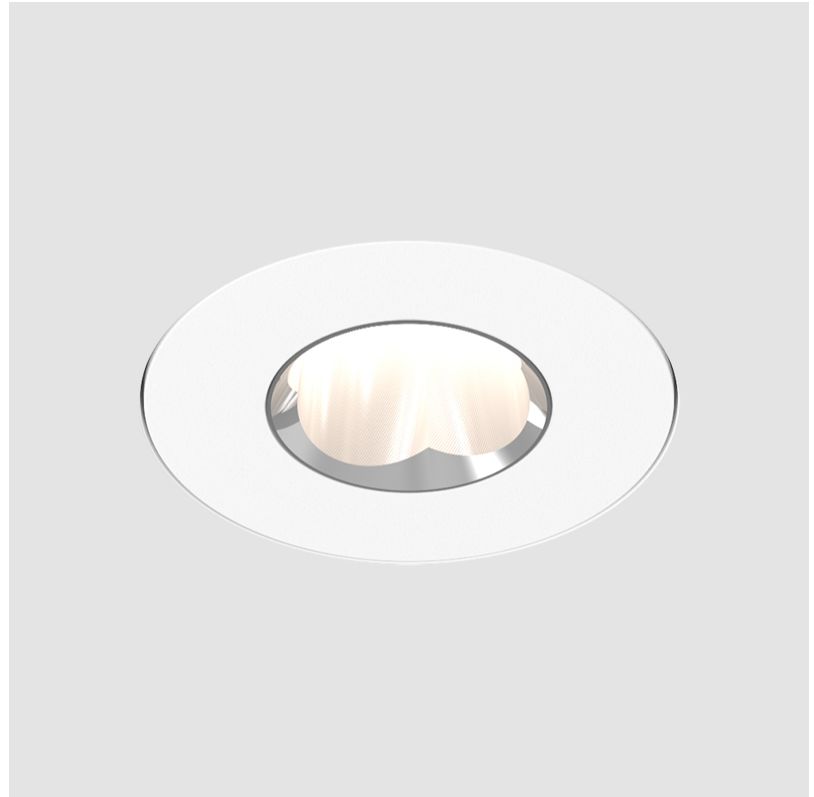

GENERAL

Series: Oiko Pro Round
Subseries: Oiko Pro Round Fixed
Brand: Prolicht
Division: Architectural
Mounting Type: Trimless
Mounting Location: Ceiling
Subcategory: Downlight

PHYSICAL

Shape: Round
Diameter (mm): 75
Diameter (in): 2 ¹⁵/₁₆
Height (mm): 65
Height (in): 2 ⁹/₁₆
Ceiling Thickness (mm): 10 / 12.5 / 15 / 25
Ceiling Thickness (in): 3/8 or 1/2 or 9/16 or 1
Min. Recessing Depth (mm): 70
Min. Recessing Depth (in): 2 ³/₄
Light Distribution: Direct
Diffuser: Lens Pack - Spread Lens / Linear Spread Lens / Honeycomb Louver
Fixture Finish: SSR / BKV / CWI / CRY / HAB / UFT / ITA / RUA / FTG / MYG / LOD / PUS / FRO / FUP / KIA / POP / BLS / SPG / MEY / GOH / GUM / CHC / COM / ABZ / JAG / OBR / MOS / ROR
Fixture Material: Aluminum Die Cast
Cut-out Measurements: 86mm / 2 11/16" Diameter

ELECTRICAL

Lamp Type: LED (Zhaga Standard)
Input Wattage (W): 14
Total Output Wattage (W): 12.7
Dimming: Dali Dimming
Driver Included: No
Driver Location: Recessed Housing
Driver Type: Constant Current - Universal (120Vac only for DALI driver)
Driver Class: Class 2
Input Voltage (V): 120 - 277
Constant Current (MA): 700

LED

Color Temperature (°K): 2700-6500 Tunable White
Max. Delivered Lumen (lm): 1129
Nominal Lumen (lm): 1460
CRI: >90 CRI
Lamp Life (hrs): 50000
Special LEDs offerings: Tunable White

OPTICAL

Reflector°: 36
Adjustability: Fixed

RATINGS AND CERTIFICATIONS

Certified By: Certified for North American Standards
IP rating: IP20